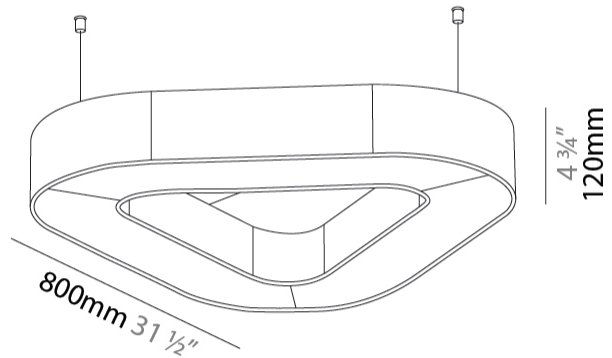

GENERAL

Series: Victory Acoustic
Partner: Prolicht
Division: Architectural
Installation: Suspension
Product Type: Acoustic
Mounting Location: Ceiling
Light Distribution: Direct

PHYSICAL

Shape: Round
Length (mm): 800
Length (in): 31 1/2
Width (mm): 752
Width (in): 29 5/8
Height (mm): 120
Height (in): 4 3/4
Diffuser: [PMMA - Opal / Micro-Prism](#)
Fixture Finish: [SSR / BKV / CWI / CRY / HAB / UFT / ITA / RUA / FTG / MYG / LOD / PUS / FRO / FUP / KIA / POP / BLS / SPG / MEY / GOH / CHC / COM / ABZ / JAG / OBR / MOS / ROR](#)
Acoustic Finish: [SFW / CYW / SEE / SYN / MTS / PMB / TTN / CYB / STO / DPE / BES / SHB / ARE / ANE / VRD / CRF](#)
Fixture Material: Aluminum
Primary Material: Acoustic
Cable Details: 2000mm / 78 3/4" or 6000mm / 236 1/4" Transparent Cable

ELECTRICAL

Lamp Type: LED (Zhaga Standard)
Input Wattage (W): 29.4
Total Output Wattage (W): 26.3
Dimming: [Non-Dimmable](#)
Driver Included: Yes
Driver Location: Integrated
Driver Type: Constant Current - Universal
Driver Class: Class 2
Input Voltage (V): 120 - 277

LED

Color Temperature (°K): [2700 / 3000 / 3500 / 4000](#)
Max. Delivered Lumen (lm): [2489 / 2577 / 3025 / 2640](#)
Nominal Lumen (lm): [3830 / 3964 / 4655 / 4030](#)
CRI: >90 CRI
Lamp Life (hrs): 50000

OPTICAL

RATINGS AND CERTIFICATIONS

Certified By: CSA Certified to UL and CSA Standards
IP rating: IP20