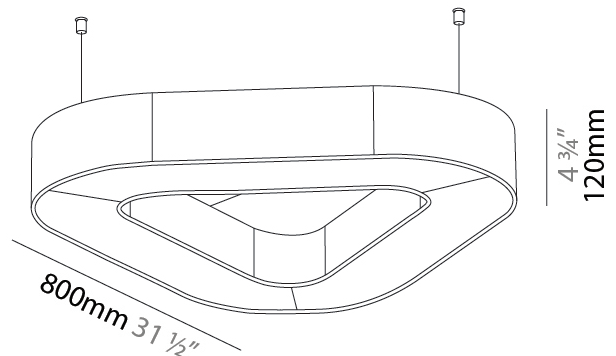

GENERAL

Series: Victory Acoustic
Partner: Prolicht
Division: Architectural
Installation: Suspension
Product Type: Acoustic
Mounting Location: Ceiling
Light Distribution: Direct

PHYSICAL

Shape: Round
Length (mm): 800
Length (in): 31 1/2
Width (mm): 752
Width (in): 29 5/8
Height (mm): 120
Height (in): 4 3/4

Diffuser: [PMMA - Opal / Micro-Prism](#)
Fixture Finish: [SSR / BKV / CWI / CRY / HAB / UFT / ITA / RUA / FTG / MYG / LOD / PUS / FRO / FUP / KIA / POP / BLS / SPG / MEY / GOH / CHC / COM / ABZ / JAG / OBR / MOS / ROR](#)

Acoustic Finish: [SFW / CYW / SEE / SYN / MTS / PMB / TTN / CYB / STO / DPE / BES / SHB / ARE / ANE / VRD / CRF](#)

Fixture Material: Aluminum
Primary Material: Acoustic
Cable Details: 2000mm / 78 3/4" or 6000mm / 236 1/4" Transparent Cable

ELECTRICAL

Lamp Type: LED (Zhaga Standard)
Input Wattage (W): 44.1
Total Output Wattage (W): 40
Dimming: [Non-Dimmable](#)
Driver Included: Yes
Driver Location: Integrated
Driver Type: Constant Current - Universal
Driver Class: Class 2
Input Voltage (V): 120 - 277

LED

Color Temperature (°K): [2700 / 3000 / 3500 / 4000](#)
Max. Delivered Lumen (lm): Max. 4433
Nominal Lumen (lm): Max. 6045
CRI: >90 CRI
Lamp Life (hrs): 50000

OPTICAL

RATINGS AND CERTIFICATIONS

Certified By: CSA Certified to UL and CSA Standards
IP rating: IP20