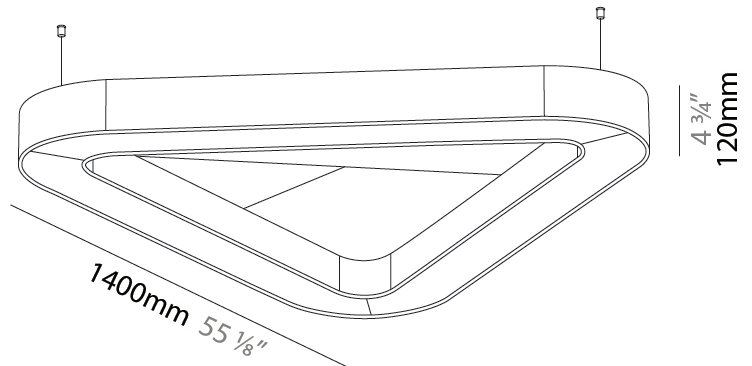

GENERAL

Series: Victory Acoustic
Partner: Prolicht
Division: Architectural
Installation: Suspension
Product Type: Acoustic
Mounting Location: Ceiling
Light Distribution: Direct

PHYSICAL

Shape: Round
Length (mm): 1400
Length (in): 55 ¹/₈
Width (mm): 1271
Width (in): 50 ¹/₁₆
Height (mm): 120
Height (in): 4 ³/₄

Diffuser: [PMMA - Opal / Micro-Prism](#)
Fixture Finish: [SSR / BKV / CWI / CRY / HAB / UFT / ITA / RUA / FTG / MYG / LOD / PUS / FRO / FUP / KIA / POP / BLS / SPG / MEY / GOH / CHC / COM / ABZ / JAG / OBR / MOS / ROR](#)

Acoustic Finish: [SFW / CYW / SEE / SYN / MTS / PMB / TTN / CYB / STO / DPE / BES / SHB / ARE / ANE / VRD / CRF](#)

Fixture Material: Aluminum
Primary Material: Acoustic
Cable Details: [2000mm / 78 3/4" or 6000mm / 236 1/4" Transparent Cable](#)

ELECTRICAL

Lamp Type: LED (Zhaga Standard)
Input Wattage (W): 58.7
Total Output Wattage (W): 53.7
Dimming: [Non-Dimmable](#)
Driver Included: Yes
Driver Location: Integrated
Driver Type: Constant Current - Universal
Driver Class: Class 2
Input Voltage (V): 120 - 277

LED

Color Temperature (°K): [2700 / 3000 / 3500 / 4000](#)
Max. Delivered Lumen (lm): [4979 / 5153 / 6051 / 5239](#)
Nominal Lumen (lm): [7660 / 7928 / 9309 / 8060](#)
CRI: >90 CRI
Lamp Life (hrs): 50000

OPTICAL

RATINGS AND CERTIFICATIONS

Certified By: CSA Certified to UL and CSA Standards
IP rating: IP20